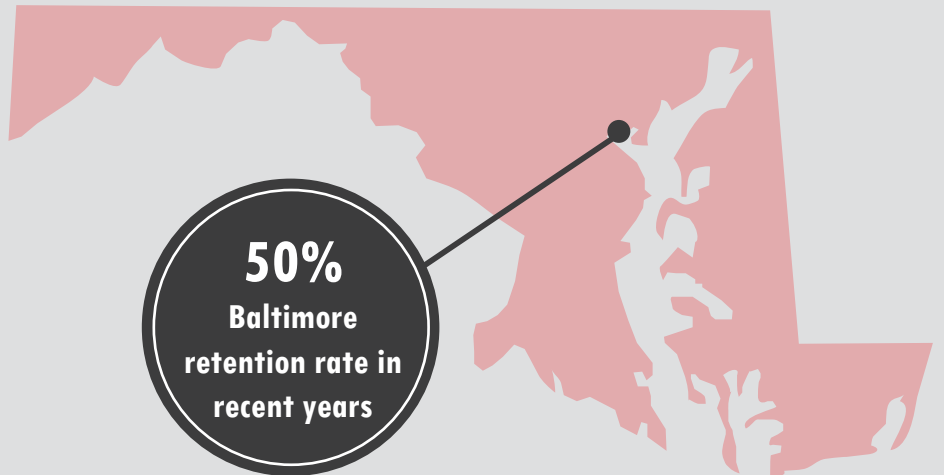

ALUMNI

140 alumni with experiences from more than **50 countries** have UMBC graduate degrees from more than **20 programs**

100% continue in lives/careers of service & civic engagement